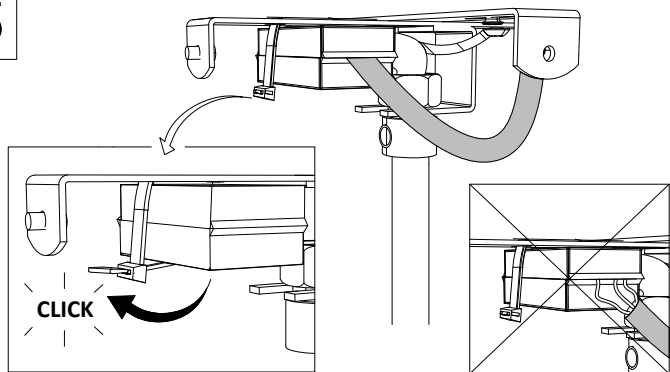

220 - 240V
1 x MAX 12W LED
CL. I CE

SE IL CAVO FLESSIBILE ESTERNO DI QUESTO APPARECCHIO VIENE DANNEGGIATO DEVE ESSERE SOSTITUITO DAL COSTRUTTORE O DAL SUO SERVIZIO ASSISTENZA O DA PERSONALE QUALIFICATO EQUIVALENTE AL FINE DI EVITARE PERICOLI

IF THE EXTERNAL FLEXIBLE CABLE OF THIS LUMINAIRE IS DAMAGED, IT SHALL BE EXCLUSIVELY REPLACED BY THE MANUFACTURER OR HIS SERVICE AGENT OR A SIMILAR QUALIFIED PERSON IN ORDER TO AVOID HAZARDS

5