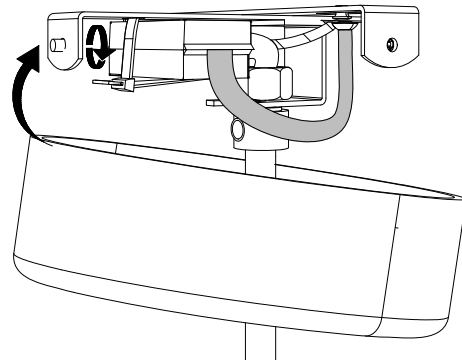

220 - 240V
1 x MAX 12W LED
CL. I CE

SE IL CAVO FLESSIBILE ESTERNO DI QUESTO APPARECCHIO VIENE DANNEGGIATO DEVE ESSERE SOSTITUITO DAL COSTRUTTORE O DAL SUO SERVIZIO ASSISTENZA O DA PERSONALE QUALIFICATO EQUIVALENTE AL FINE DI EVITARE PERICOLI

IF THE EXTERNAL FLEXIBLE CABLE OF THIS LUMINAIRE IS DAMAGED, IT SHALL BE EXCLUSIVELY REPLACED BY THE MANUFACTURER OR HIS SERVICE AGENT OR A SIMILAR QUALIFIED PERSON IN ORDER TO AVOID HAZARDS

5