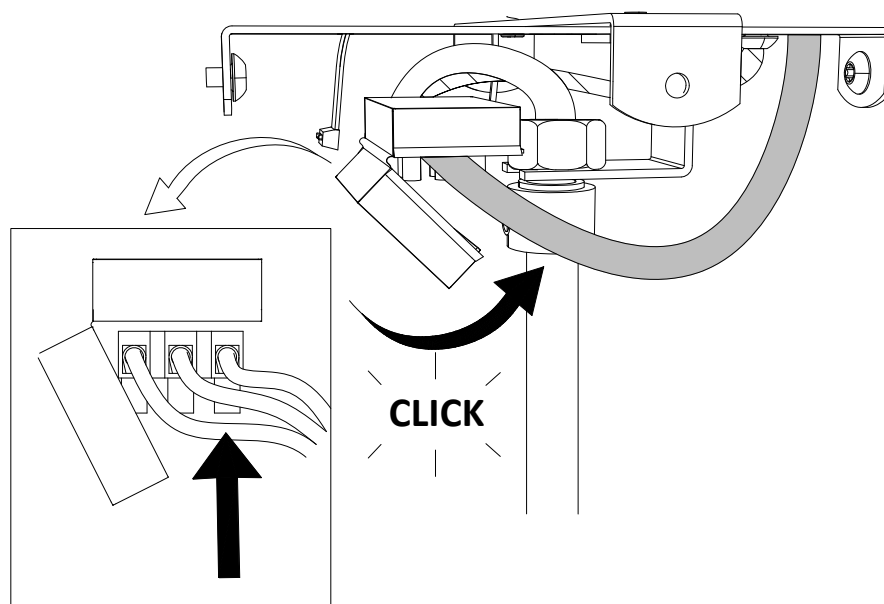

IF THE EXTERNAL FLEXIBLE CABLE OF THIS LUMINAIRE IS DAMAGED, IT SHALL BE EXCLUSIVELY REPLACED BY THE MANUFACTURER OR HIS SERVICE AGENT OR A SIMILAR QUALIFIED PERSON IN ORDER TO AVOID HAZARDS

1

2

3

4

PDE

220 - 240V
1 x MAX 12W LED
CL. I CE