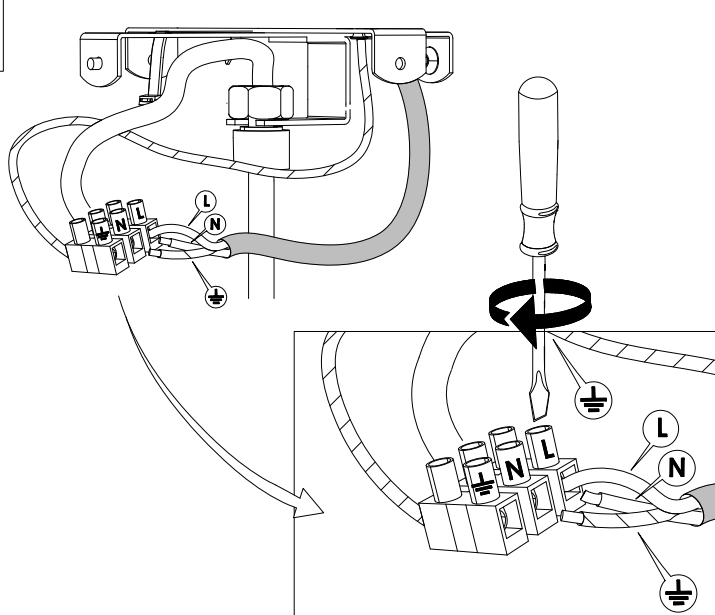

IF THE EXTERNAL FLEXIBLE CABLE OF THIS LUMINAIRE IS DAMAGED, IT SHALL BE EXCLUSIVELY REPLACED BY THE MANUFACTURER OR HIS SERVICE AGENT OR A SIMILAR QUALIFIED PERSON IN ORDER TO AVOID HAZARDS

1

2

3

4

PDE

220 - 240V
1 x MAX 12W LED
CL. I CE

IF THE EXTERNAL FLEXIBLE CABLE OF THIS LUMINAIRE IS DAMAGED, IT SHALL BE EXCLUSIVELY REPLACED BY THE MANUFACTURER OR HIS SERVICE AGENT OR A SIMILAR QUALIFIED PERSON IN ORDER TO AVOID HAZARDS

5

6

7

OK

G125

G95