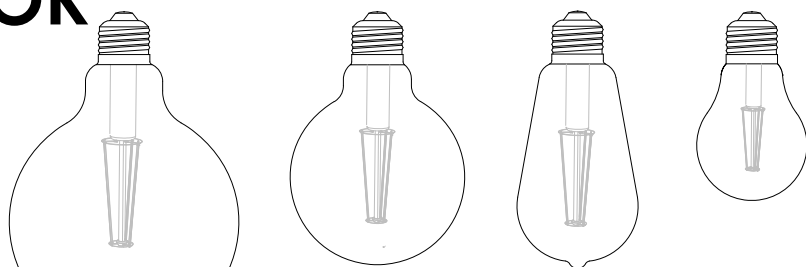

IF THE EXTERNAL FLEXIBLE CABLE OF THIS LUMINAIRE IS DAMAGED, IT SHALL BE EXCLUSIVELY REPLACED BY THE MANUFACTURER OR HIS SERVICE AGENT OR A SIMILAR QUALIFIED PERSON IN ORDER TO AVOID HAZARDS

5

6

7

OK

G125

G95