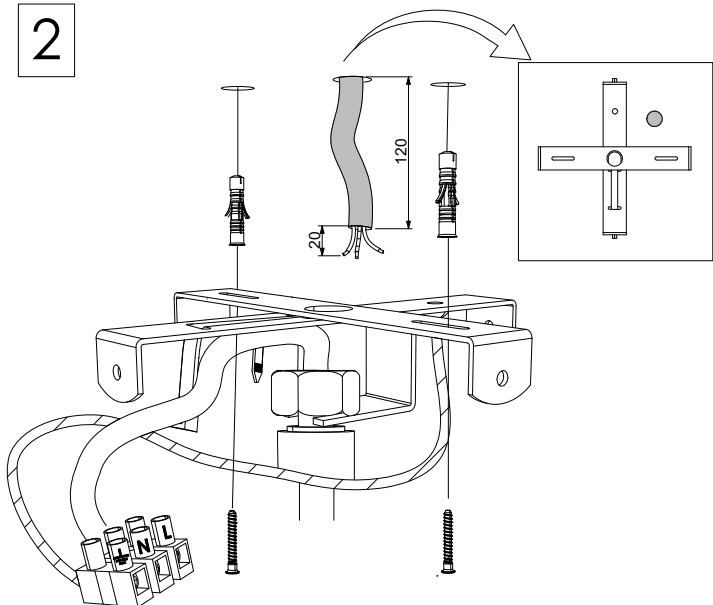

PDE

ca creative
cables

220 - 240V
1 x MAX 12W LED
CL. I  

SE IL CAVO FLESSIBILE ESTERNO DI QUESTO APPARECCHIO VIENE DANNEGGIATO DEVE ESSERE SOSTITUITO DAL COSTRUTTORE O DAL SUO SERVIZIO ASSISTENZA O DA PERSONALE QUALIFICATO EQUIVALENTE AL FINE DI EVITARE PERICOLI

IF THE EXTERNAL FLEXIBLE CABLE OF THIS LUMINAIRE IS DAMAGED, IT SHALL BE EXCLUSIVELY REPLACED BY THE MANUFACTURER OR HIS SERVICE AGENT OR A SIMILAR QUALIFIED PERSON IN ORDER TO AVOID HAZARDS

1

2

3

4

PDE

220 - 240V
1 x MAX 12W LED
CL. I CE

IF THE EXTERNAL FLEXIBLE CABLE OF THIS LUMINAIRE IS DAMAGED, IT SHALL BE EXCLUSIVELY REPLACED BY THE MANUFACTURER OR HIS SERVICE AGENT OR A SIMILAR QUALIFIED PERSON IN ORDER TO AVOID HAZARDS

5

6

7

OK

G125

G95